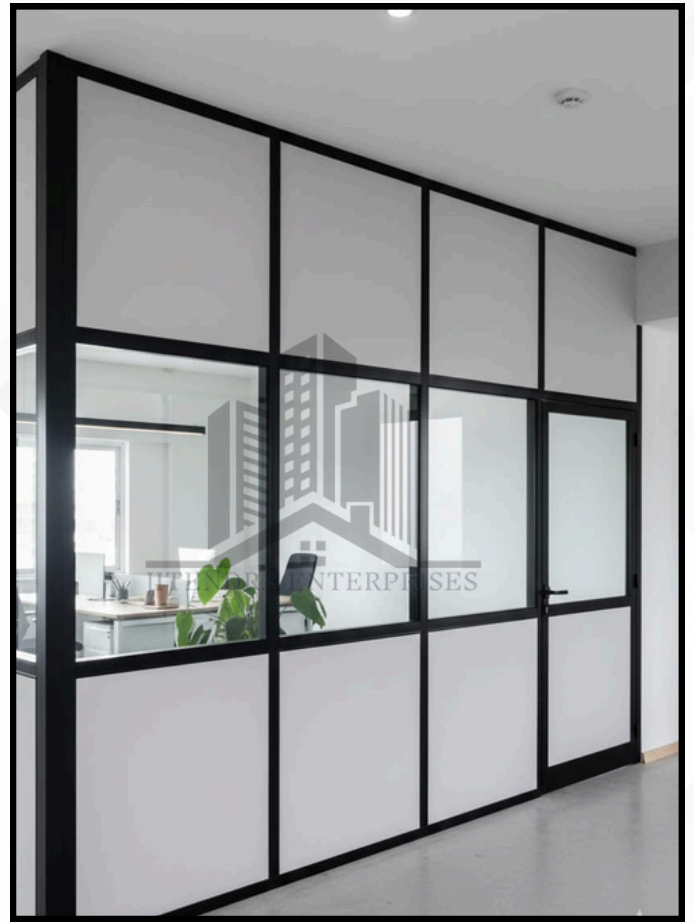

JITENDRA ENTERPRISES

“WHERE QUALITY MEETS TRUST”

UPVC WINDOWS,
SYSTEM ALUMINIUM WINDOWS
& GLASS RAILINGS

WELCOME TO JITENDRA ENTERPRISES

Jitendra Enterprises, we believe that the strength of a structure is defined by its finest details. We specialize in the end-to-end manufacturing and professional installation of high-performance uPVC window systems, premium aluminum solutions, and bespoke glass railings. By blending advanced engineering with contemporary design, we ensure that every product leaving our facility is built to outperform ordinary standards in durability, security, and finish. Our commitment goes beyond just providing materials; we deliver a seamless experience from design to final fit, ensuring your vision is executed with absolute precision.

We offer an extensive range of products, including:

- * uPVC and Aluminum Windows
- * Premium Front Doors
- * Designer Glass Railings.

Our team consists of experienced industry professionals who execute every project with perfection. What sets us apart in the market is our commitment to using superior materials and partnering with the right suppliers.

———— UPVC & ALUMINIUM ————
FOLD & SLIDE / BI - FOLD DOORS

UPVC LIFT & SLIDE DOORS

ALUMINIUM LIFT & SLIDE DOORS

UPVC & ALUMINIUM LIFT AND SLIDING DOORS

DESIGNER GLASS RAILINGS

DEIGNER
GLASS RAILINGS

— MODERN & DESIGNER —
FACADE SYSTEMS

— MODERN & DESIGNER —
OFFICE PARTITIONS

Building your vision, one perfect frame at a time.

JITENDRA ENTERPRISES

Contact us

+91 94254 48873

+91 96853 58878

www.jitendraenterprises.in

info@jitendraenterprises.in