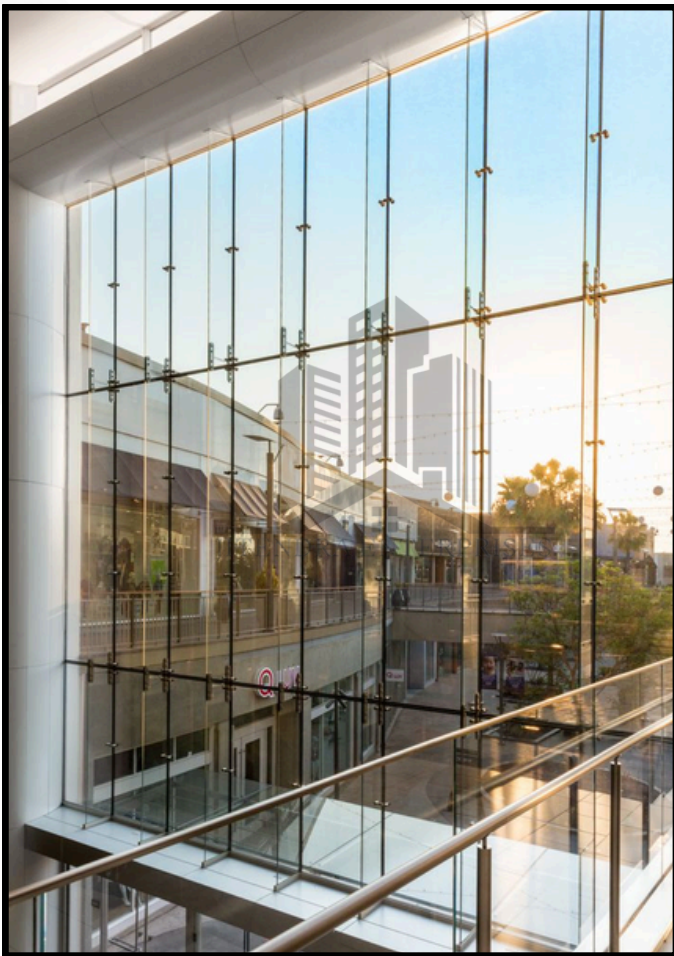

— MODERN & DESIGNER —
FACADE SYSTEMS