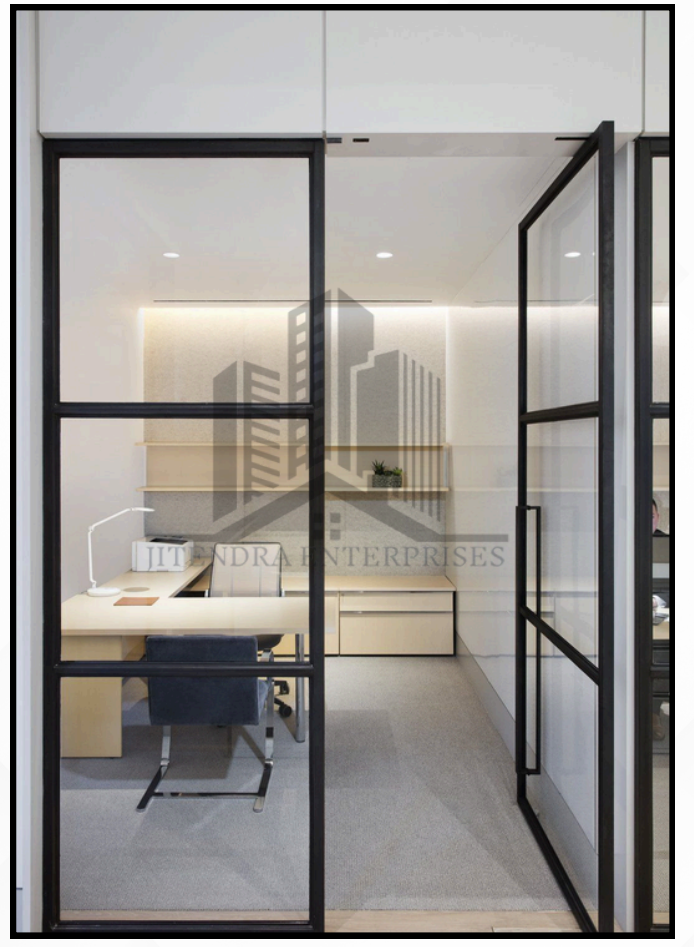

JITENDRA ENTERPRISES

“WHERE QUALITY MEETS TRUST”

UPVC WINDOWS,
SYSTEM ALUMINIUM WINDOWS
& GLASS RAILINGS

WELCOME TO JITENDRA ENTERPRISES

Jitendra Enterprises, we believe that the strength of a structure is defined by its finest details. We specialize in the end-to-end manufacturing and professional installation of high-performance uPVC window systems, premium aluminum solutions, and bespoke glass railings. By blending advanced engineering with contemporary design, we ensure that every product leaving our facility is built to outperform ordinary standards in durability, security, and finish. Our commitment goes beyond just providing materials; we deliver a seamless experience from design to final fit, ensuring your vision is executed with absolute precision.

We offer an extensive range of products, including:

- * uPVC and Aluminum Windows
- * Premium Front Doors
- * Designer Glass Railings.

Our team consists of experienced industry professionals who execute every project with perfection. What sets us apart in the market is our commitment to using superior materials and partnering with the right suppliers.

———— UPVC & ALUMINIUM ————
FOLD & SLIDE / BI - FOLD DOORS

UPVC LIFT & SLIDE DOORS

ALUMINIUM LIFT & SLIDE DOORS

UPVC & ALUMINIUM LIFT AND SLIDING DOORS

DESIGNER GLASS RAILINGS

DEIGNER
GLASS RAILINGS

— MODERN & DESIGNER —
FACADE SYSTEMS

— MODERN & DESIGNER —
OFFICE PARTITIONS

Building your vision, one perfect frame at a time.

JITENDRA ENTERPRISES

Contact us

+91 94254 48873

+91 96853 58878

www.jitendraenterprises.in

info@jitendraenterprises.in