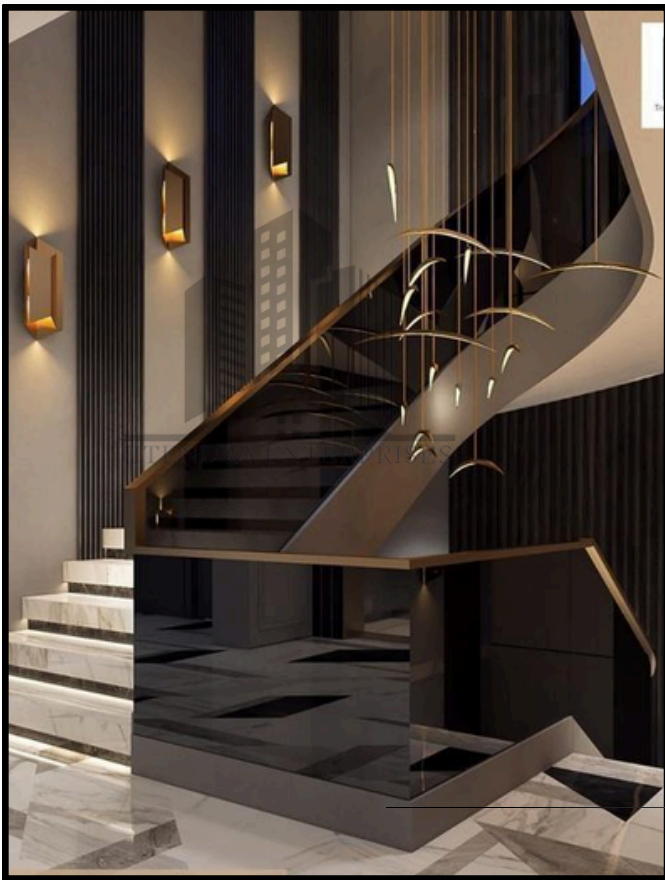

We offer an extensive range of products, including:

- * uPVC and Aluminum Windows
- * Premium Front Doors
- * Designer Glass Railings.

Our team consists of experienced industry professionals who execute every project with perfection. What sets us apart in the market is our commitment to using superior materials and partnering with the right suppliers.

———— UPVC & ALUMINIUM ————
FOLD & SLIDE / BI - FOLD DOORS

UPVC LIFT & SLIDE DOORS

ALUMINIUM LIFT & SLIDE DOORS

UPVC & ALUMINIUM LIFT AND SLIDING DOORS

DESIGNER GLASS RAILINGS

DEIGNER
GLASS RAILINGS

— MODERN & DESIGNER —
FACADE SYSTEMS