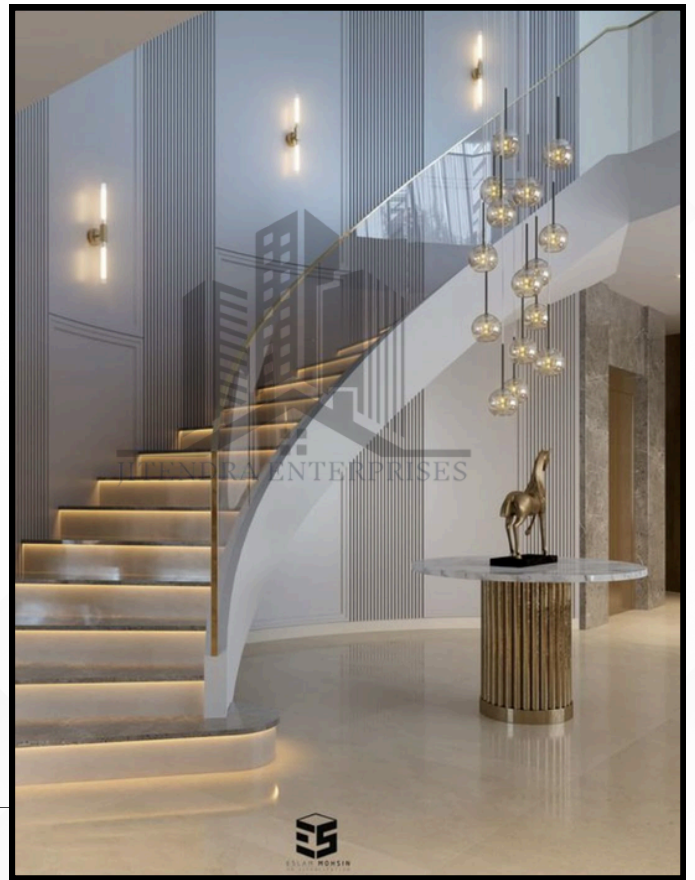

DESIGNER GLASS RAILINGS