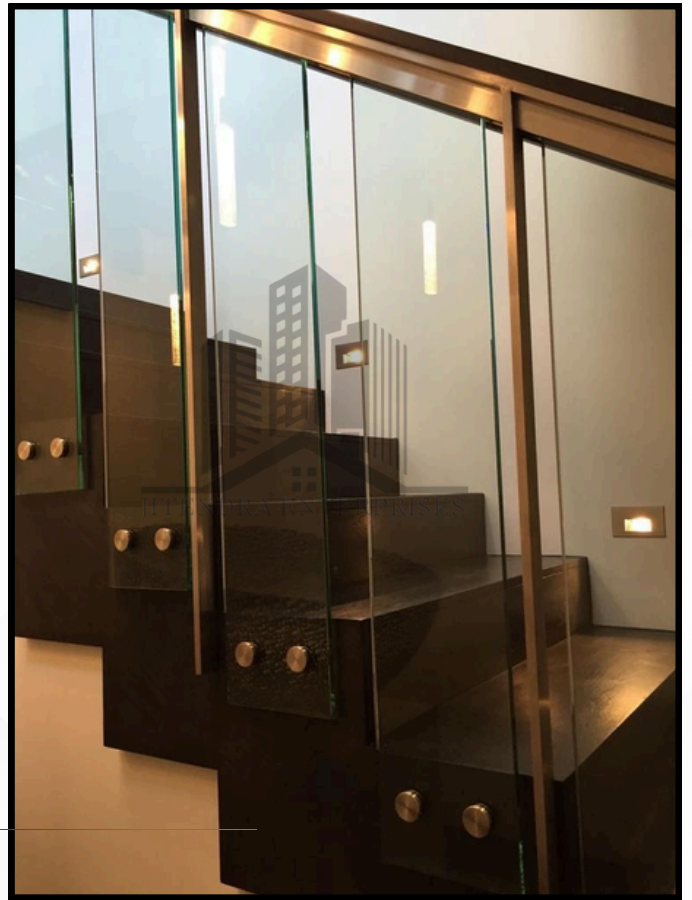

We offer an extensive range of products, including:

- * uPVC and Aluminum Windows
- * Premium Front Doors
- * Designer Glass Railings.

Our team consists of experienced industry professionals who execute every project with perfection. What sets us apart in the market is our commitment to using superior materials and partnering with the right suppliers.

———— UPVC & ALUMINIUM ————
FOLD & SLIDE / BI - FOLD DOORS

UPVC LIFT & SLIDE DOORS

ALUMINIUM LIFT & SLIDE DOORS

UPVC & ALUMINIUM LIFT AND SLIDING DOORS

DESIGNER GLASS RAILINGS

DEIGNER
GLASS RAILINGS

— MODERN & DESIGNER —
FACADE SYSTEMS