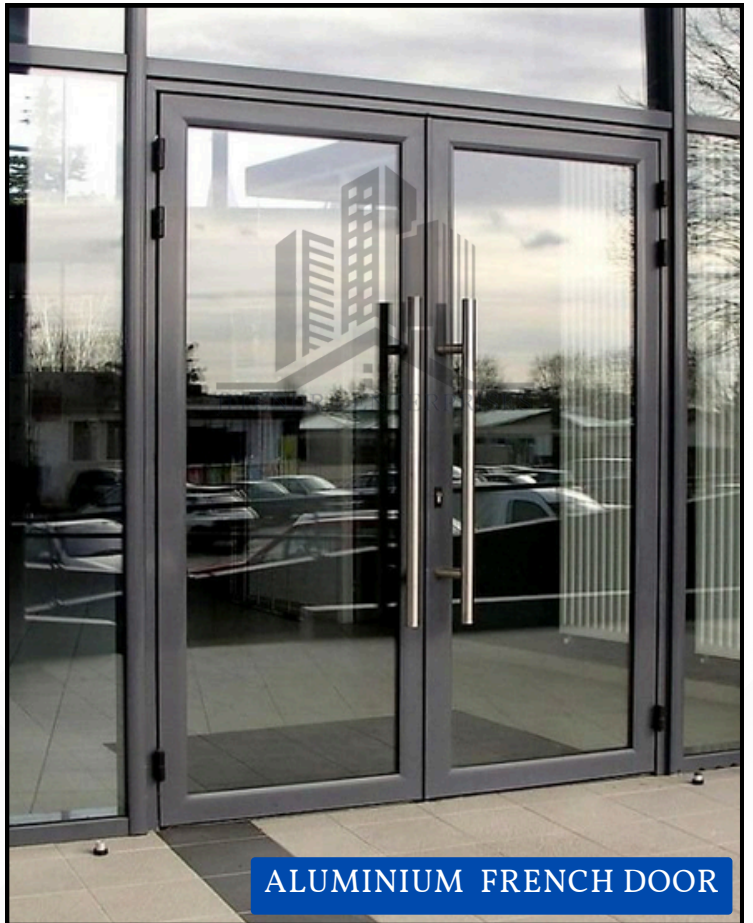

ALUMINIUM FRENCH DOOR

— FRENCH —
WINDOWS & DOORS