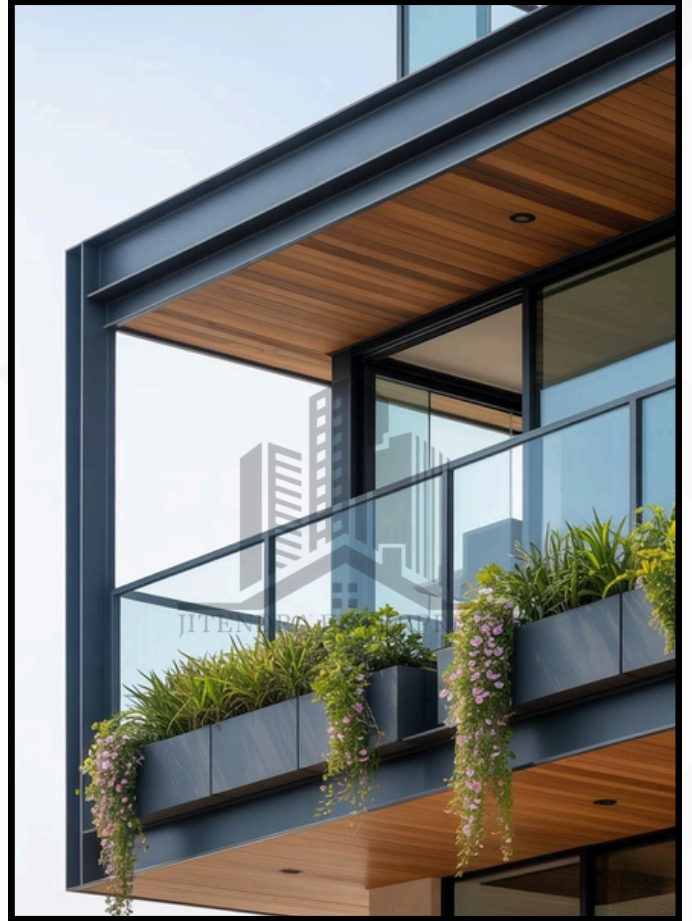

DEIGNER
GLASS RAILINGS